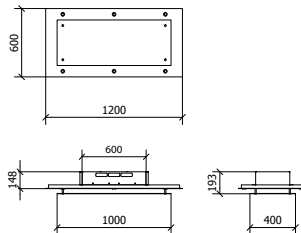

- Luci a LED 6x1W
  LED lights 6x1W
- 4 velocità con intensiva, timer, spegnimento automatico, funzione 24h
  4 speed with boost, timer, automatic switch off, 24h function
- Aspirazione perimetrale con pannello apribile
  perimetral extraction with openable panel
- Uscita d'aria su entrambi i lati
  Air outlet on both sides
- Filtro antiiodori Hi-Filter agganciato ai filtri in alluminio
  Charcoal filter Hi-Filter coupLED to the aluminium filters
- Distanza minima dal piano cottura 100 cm
  Min. distance from hob 100 cm