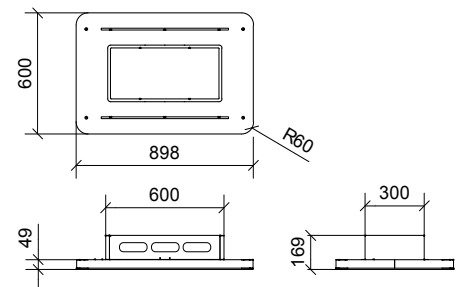

Stivia free cm 90x60 - Bianco / White - Nera / Black

Cappa a soffitto a libera installazione
Free standing ceiling hood

Classe A

Aspirazione - Extraction Power
900 O 1.300 m³/h

Filtrante
Recycling

- Luci a LED 2x7W
LED lights 2x7W
- 4 velocità con intensiva, timer, spegnimento automatico, ind. pulizia/sost. filtri
4 speed with boost, timer, automatic switch off, filter cleaning and replacement indicator
- Aspirazione perimetrale con pannello apribile
perimetral extraction with openable panel
- Uscita d'aria su entrambi i lati
Air outlet on both sides
- Filtro antiodori Hi-Filter agganciati ai filtri in alluminio
Charcoal filter Hi-Filter coupled to the aluminium filters
- Distanza minima dal piano cottura 100 cm
Min. distance from hob 100 cm

cm 90x60 – inox, bianco – St/steel, white – 900m³/h
- **01STVFR090STW90**

cm 90x60 – inox, bianco – St/steel, white – 1.300m³/h
- **01STVFR090STW13**

cm 90x60 – inox, nera – St/steel, black – 900m³/h
- **01STVFR090STB90**

cm 90x60 – inox, nera – St/steel, black – 1.300m³/h
- **01STVFR090STB13**

TELECOMANDO CON BATTERIA A LUNGA DURATA

REMOTE CONTROL WITH LONG LIFE BATTERY