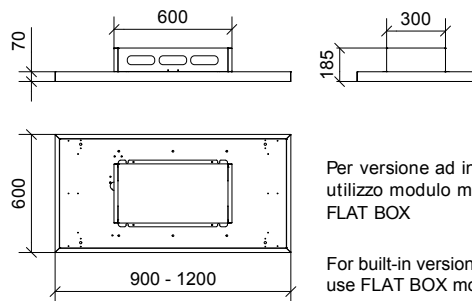

TELECOMANDO CON BATTERIA A LUNGA DURATA

REMOTE CONTROL WITH LONG LIFE BATTERY